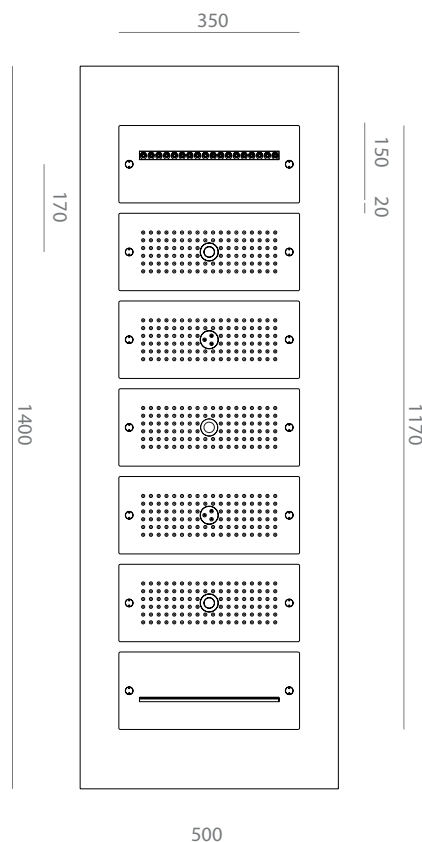

TECHNICAL SHEET - SCHEDA TECNICA

DESCRIPTION - DESCRIZIONE

Ceiling mounted built-in square showerhead 1400 x 500 mm.

JET TECHNOLOGY - TECNOLOGIA GETTI

Rain /
Pioggia

Nebulized /
Nebulizzato

Tropical /
Tropicale

Waterfall /
Cascata

LIGHT - LUCI

RGB /
RGB

Number light /
Numero luci 3

CEILING RECESS DEPTH - PROFONDITÀ INCASSO SOFFITTO

100 mm.

PRIVE SPA - LIBERA

MATERIALS - MATERIALE

Case in stratified painted aluminium, Super mirror stainless steel plate and anti-limescale membrane in liquid silicone.

HEIGHT FROM THE GROUND - ALTEZZA DA TERRA

MIN 2000 mm

MAX 2400mm

SPLIT - SPACCATURA

1200 mm X 400 mm.

FINISHES - FINITURE

Chrome	Brushed Chrome	Gun Metal PVD	Gold	White	Copper Bronze	Matt Black	Sky Chrome
C	X	GM	AU	W	CBR	BK	CPVD

WATER SUPPLY

1/2" MALE.

OPERATING PRESSURE

1,5 / 5 BAR

RECOMMENDED PRESSURE