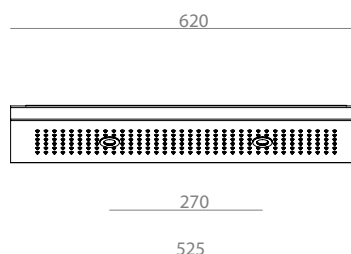

TECHNICAL SHEET - SCHEDA TECNICA

RP6015C1

DESCRIPTION - DESCRIZIONE

Wall mounted showerhead rain

MATERIALS - MATERIALE

Super mirror stainless steel plate, anti-limescale membrane in liquid silicone.

JET TECHNOLOGY - TECNOLOGIA GETTI

Rain /
Pioggia

LIGHT - LUCI

RGB /
RGB

Number light /
Numero luci 2

HEIGHT FROM THE GROUND - ALTEZZA DA TERRA

MIN 2000 mm

MAX 2400mm